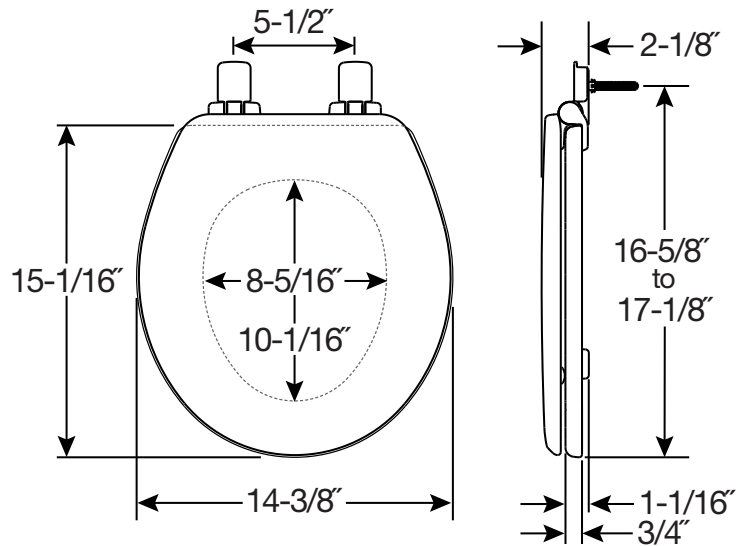

## FEATURES:

- **STA-TITE® Seat Fastening System™**  
Never Loosens™
- **Easy•Clean™**  
Quickly removes for easy cleaning
- **Whisper•Close®**  
Slowly and quietly closes
- **Precision Seat Fit™**  
1/2" front-to-back adjustability provides the perfect bowl fit

## SPECIFICATIONS:

- Size:** Round
- Material:** Enameled Wood
- Style:** Closed Front with Cover
- Ring Bumpers:** Two
- Hinges:** Plastic
- Hardware:** STA-TITE® Seat Fastening System™

Proudly Made in the USA